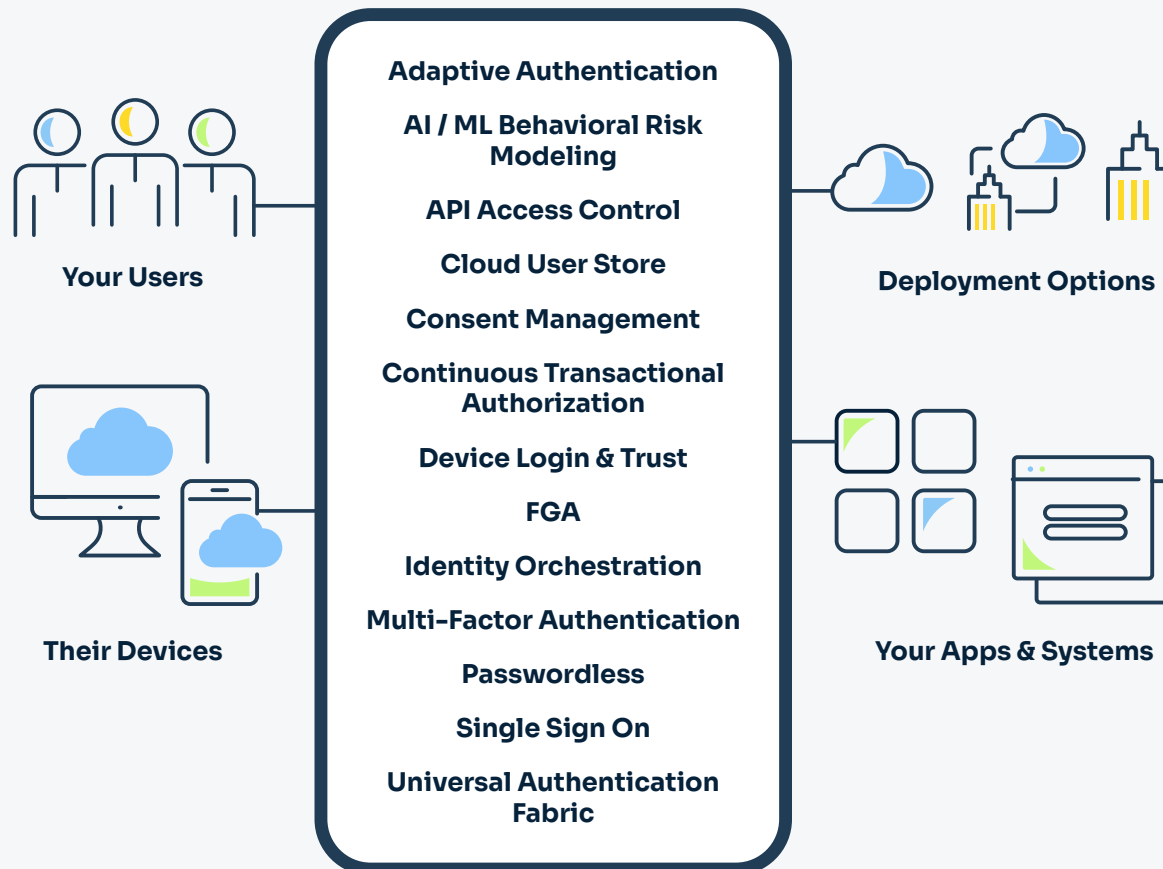

Protection for critical company data and applications with flexible, adaptive, and continuous authentication.

“The end users love the new system. It’s really a nice solution and a lot of time people don’t even realize they are using it.”

—Matt Johnson, Manager, Server Engineering
Houston Methodist Hospital

Reduce friction with the latest biometric and passwordless authentication options.

Simplify administration with intuitive user interfaces for configuration and management.

Our Capabilities

SecureAuth's Workforce Identity solution comes with every tool you need to deliver superior and safe experiences for every employee, in every application, every time.

About Us

We envision a world...